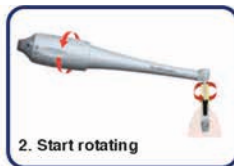

2. Start rotating