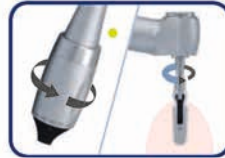

Automatic Declutching when Selected Torque is reached

- Compliance with Protocols for screw tightening
- Limits the risk of the screw fracturing or loosening

Universal connection of Prosthetic mandrels

- 7 different Torque levels (from 10 to 35 N.cm)
- Can be used with ALL Implant Systems

Micro-Head and Ergonomic Handle

- Easy access in restricted area with Excellent Visibility

Easy and Quick to use

- Reduced motion compared with using a ratchet wrench while tightening

\$1,210.00

Lightweight
ONLY 135 gms